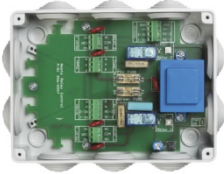

## Removal of spikes when controlling screens

Regarding products:

On some electric screen it have been noticed that the generated spike can destroy the relays inside Neets Control relay box..

To prevent this from happened we have this upgrade package containing 3 protections units. These 3 protections units is placed from live to live (as shown on image bellow).