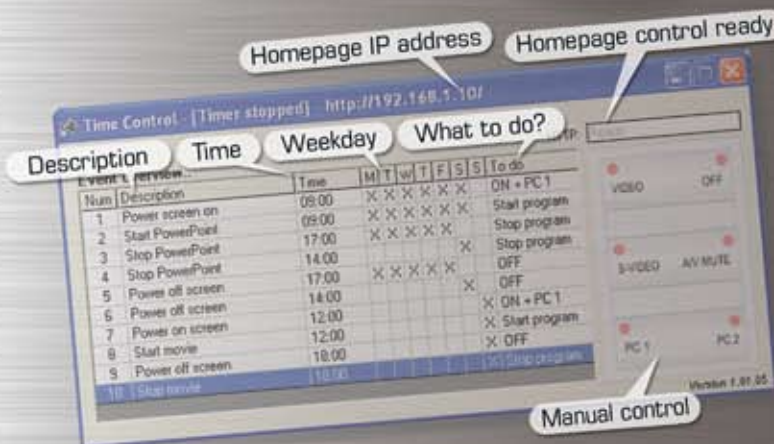

• Time Control

www.neets.dk

Time Control

Professional projector and plasma screen control

Neets

Neets Time Control is a software programme for projectors and plasma screens. The Neets Time Control is an intelligent programme that controls your projector/plasma screen (power on/off and source select), so you can relax and be sure that the projector/plasma screen shows exactly what you want and when you want it. Additionally, it can start any of your Windows programmes or files on your computer (e.g. Power Point or an avi movie) and show it on the projector/plasma screen.

The **Neets Time Control** is fully controllable via your browser and therefore you can actually control it at a distance by internet or intranet.

The **Neets Time Control** is an economical system, leaving it up to you when to turn on/off your projector. If used correctly, the Neets Time Control will cut down expenses for both electricity and lamps.

The **Neets Time Control** is very useful for many purposes. For instance:

- Plasma screen welcoming customers in your shop
- Schedule presentations in the hall at schools
- Commercials in the window of shops

Versions of the Neets Time Control:

1. Neets Time Control Standard

- Handles as much as 20 events at a time

2. Neets Time Control Professional

- Handles as much as 1000 events at a time
- Homepage control
- LAN Control of projector/plasma screen