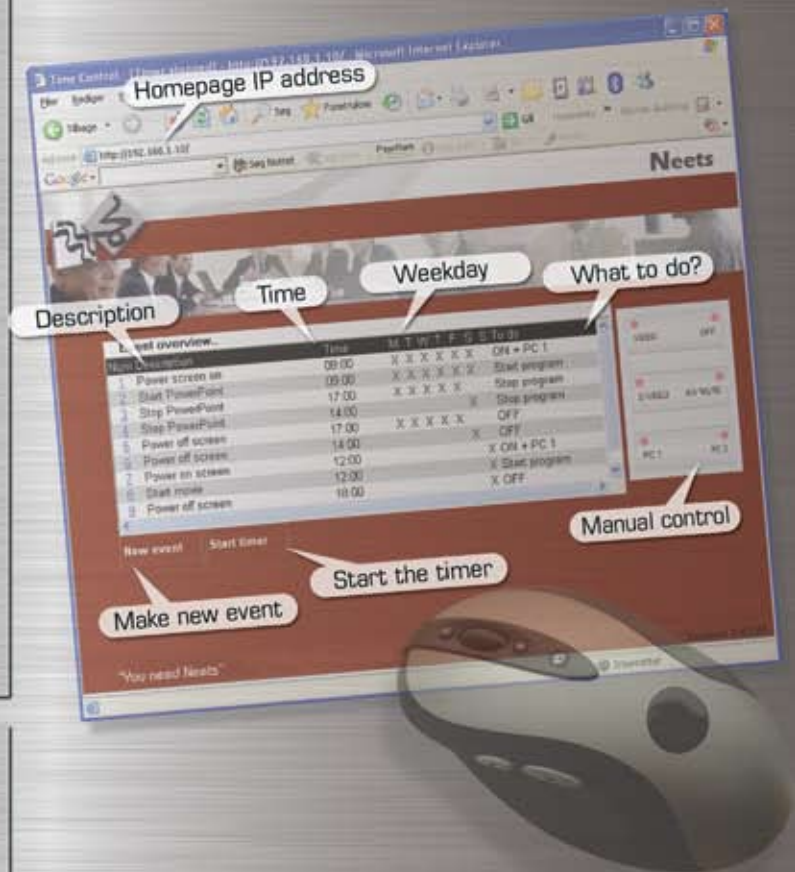

Neets

Neets is a powerful tool for controlling your computer's time and resources. It allows you to manage your screen, control your programs, and manage your ads. Neets is a standard Windows software package that is easy to use and install.

• Time Control

www.neets.dk

Time Control

Professional projector and plasma screen control

Neets

Neets Time Control is a software programme for projectors and plasma screens. The Neets Time Control is an intelligent programme that controls your projector/plasma screen (power on/off and source select), so you can relax and be sure that the projector/plasma screen shows exactly what you want and when you want it. Additionally, it can start any of your Windows programmes or files on your computer (e.g. Power Point or an avi movie) and show it on the projector/plasma screen.

The **Neets Time Control** is very useful for many purposes. For instance:

- Plasma screen welcoming customers in your shop
- Schedule presentations in the hall at schools
- Commercials in the window of shops

Versions of the Neets Time Control:

1. Neets Time Control Standard

- Handles as much as 20 events at a time

2. Neets Time Control Professional

- Handles as much as 1000 events at a time
- Homepage control
- LAN Control of projector/plasma screen