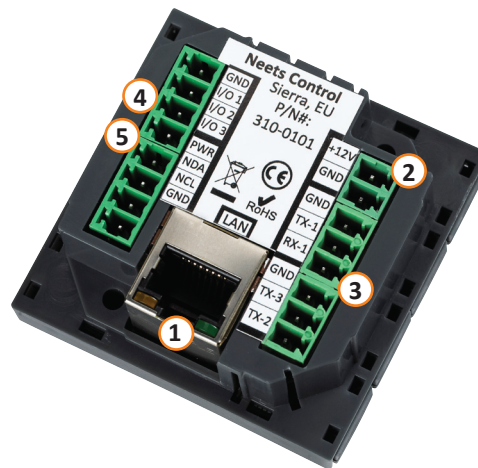

FEATURES

NEETS CONTROL - SIERRA

- Control via web browser
- Real-time clock with weekly calendar for preset functions (add-on)
- RS-232 security alarm (cable disconnected)
- Neets Bus Expansion for adding another key panel
- Auto-off using external PIR sensor
- Level adjustment knob with LED indication (optional)

REAR PANEL KEY

1. 1 LAN connection
2. 2 12 V input (external)
3. 3 2 x RS-232/IR
4. 4 3 x I/O
5. 5 Neets Expansion Bus (NEB)

TECHNICAL SPECIFICATIONS

COMMUNICATION PORTS:

1 X RS-232 (TX and RX)
Baud: 1200 – 115200
Data Bit: 7/8
Parity: None, even, odd
Stop Bit: 1/1/5/2

2 x RS-232 or IR (TX only both)
RS-232
Baud: 1200 – 115200
Parity: None, Even, Odd
Stop Bit: 1/1/5/2

IR:

Transmit
381 Hz – 500 kHz
Devices: 4

LAN:

Speed: 10/100 Mbit auto-detect
Devices: 5

3 X INPUT/OUTPUT:

INPUT:

Sense Low: <1 VDC
Sense High: >4 VDC

OUTPUT:

Type: Open drain
Max Voltage: 24 VDC
Max Current: 0.5 A

NEETS EXPANSION BUS (NEB):

12 V (0.3 A) output
See neets.dk for NEB info

INCLUDED IN BOX:

12 V PSU (110- 230V AC)

DIMENSIONS (WITHOUT FRAME):

Width: 55 mm
Height: 55 mm
Depth: 17 mm

CONFORMITY:

Approval: CE
EN 55022
EN 55024